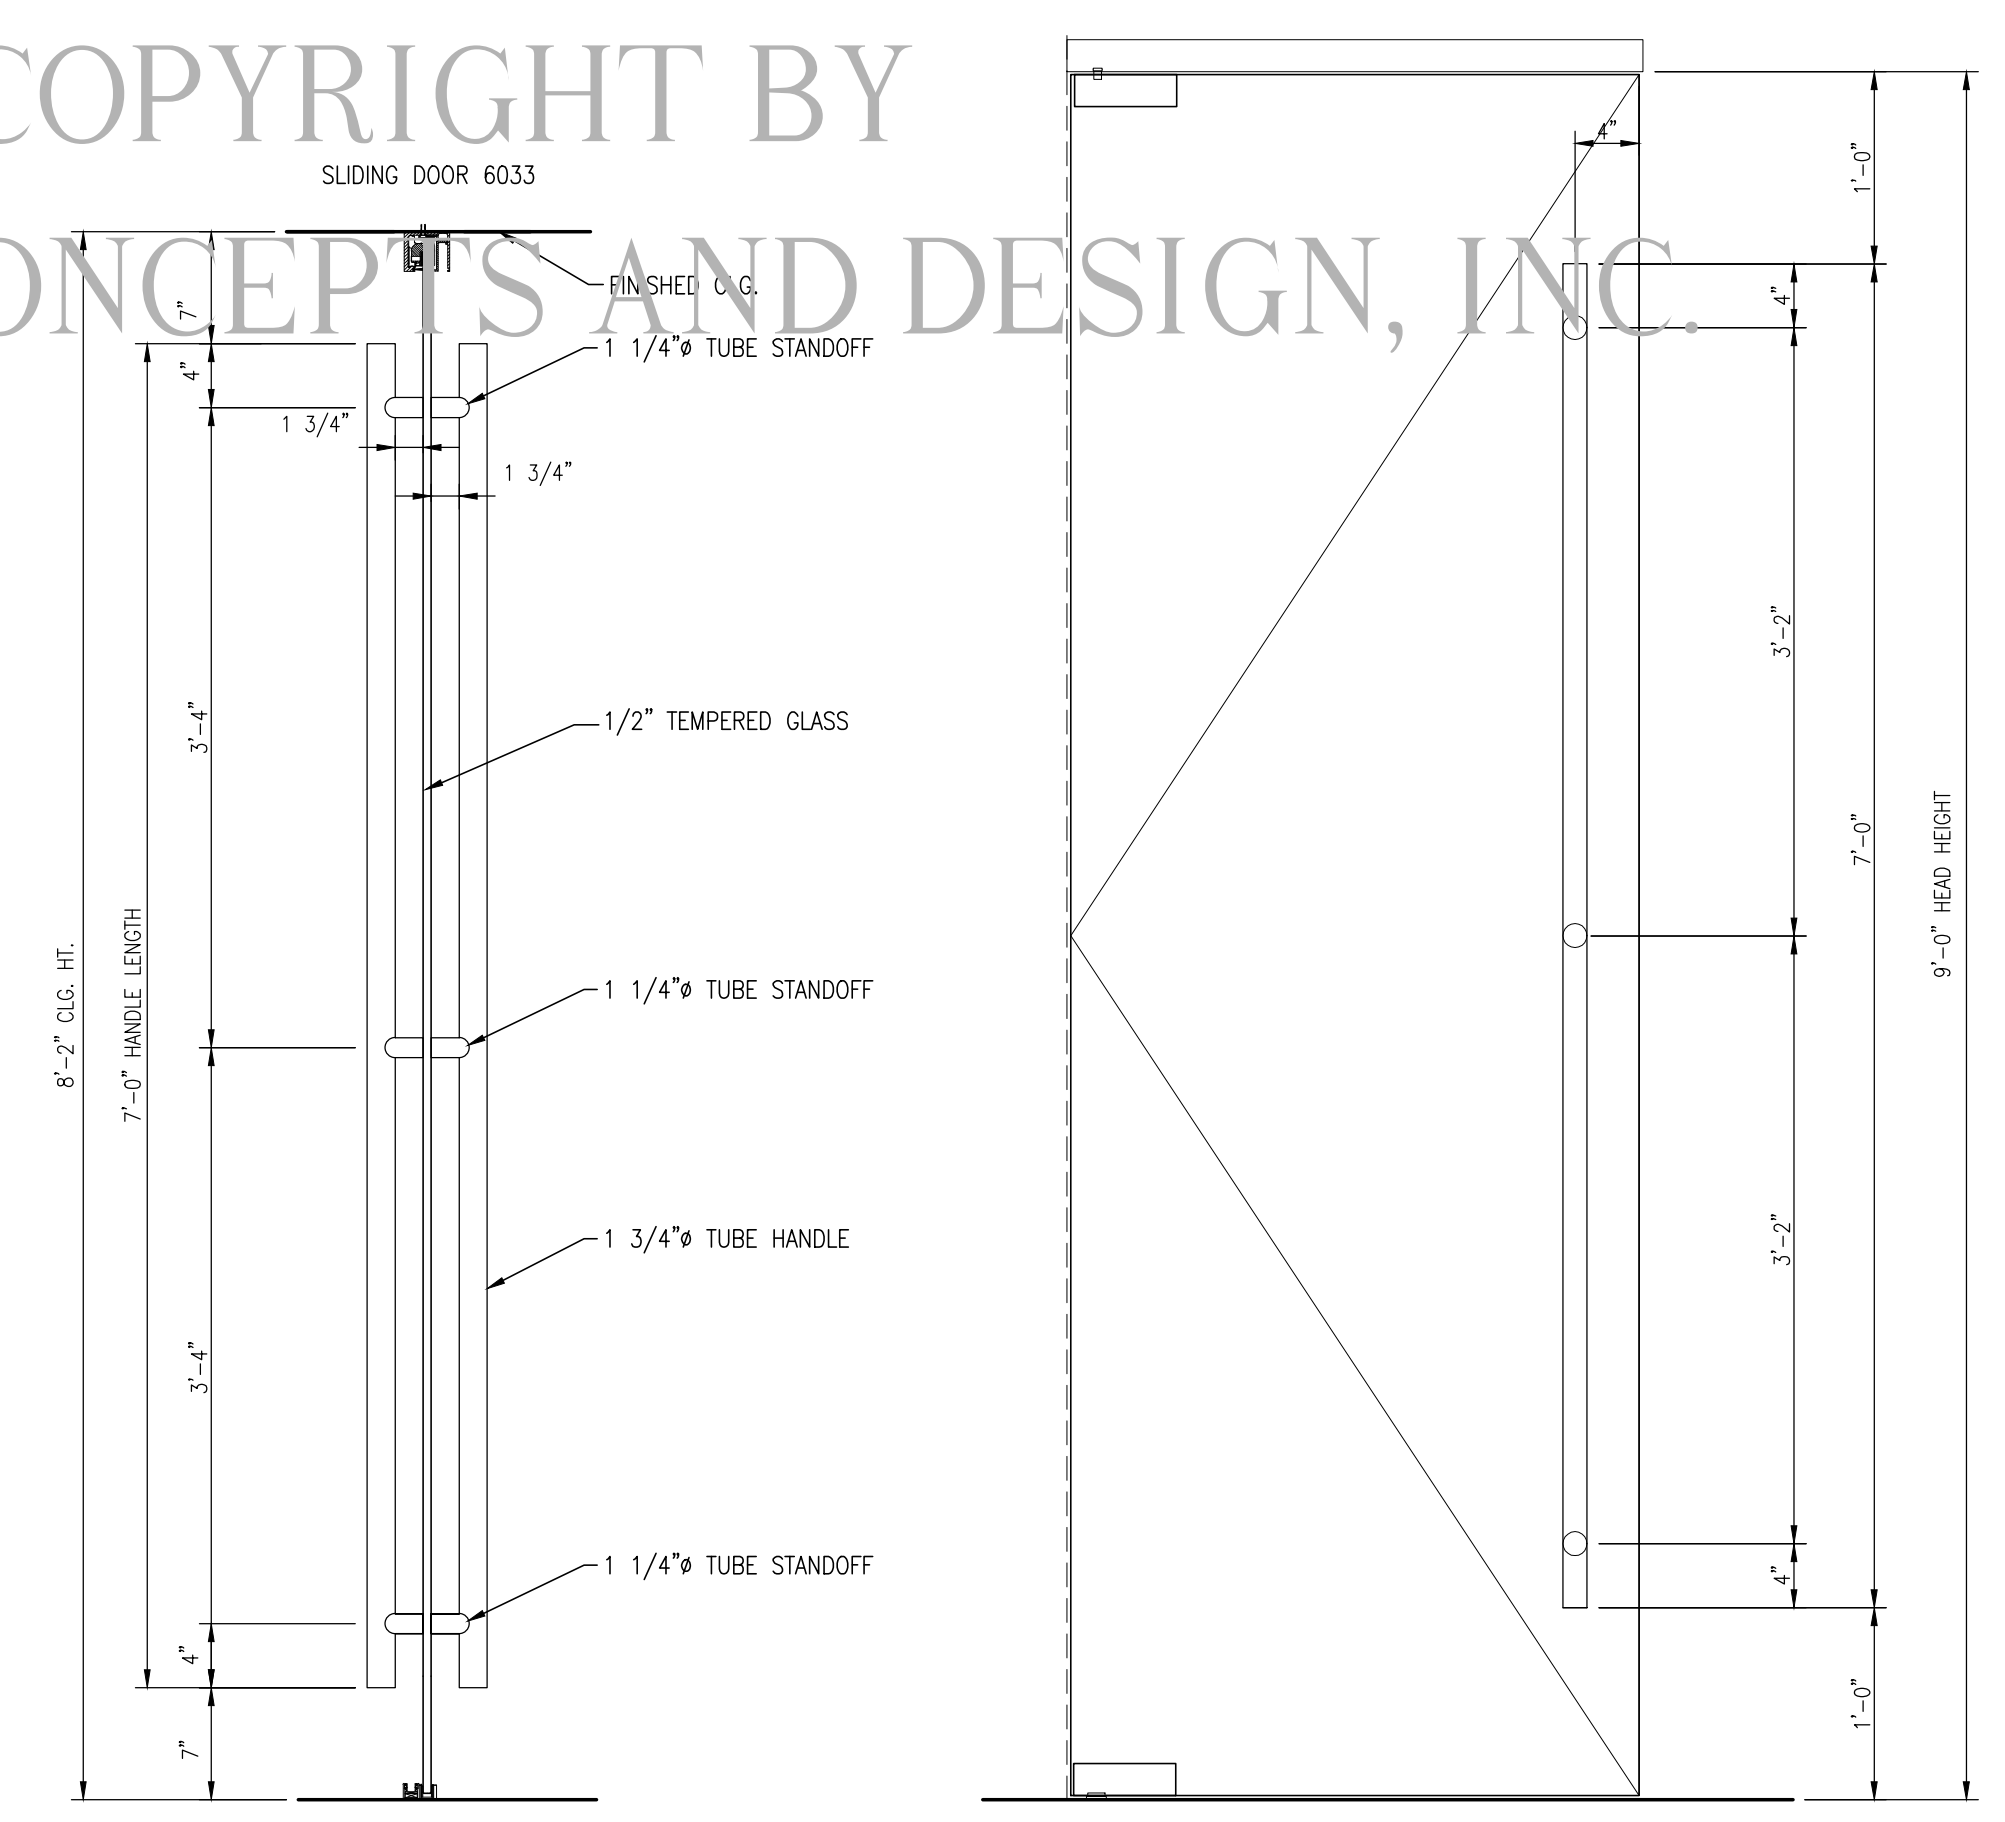

1 DETAILS  
SD-5 6" = 1'-0"

COPYRIGHT BY  
CREATIVE CONCEPTS AND DESIGN, INC

2 DETAIL - DOOR HANDLE  
SD-5 1" = 1'-0"

NOT FOR CONSTRUCTION

PROJECT

Project Name:

Location:

Project No.:

Manager:

ARCHITECT / CONTRACTOR

Architect:

Project No.:

Contractor:

Attention:

Sheet Title:  
DETAILS

Date Issued: 4.20.15

- Revisions:
- 1.
  - 2.
  - 3.

Scale: VARIES

Sheet No.:

FOR REVIEW ONLY