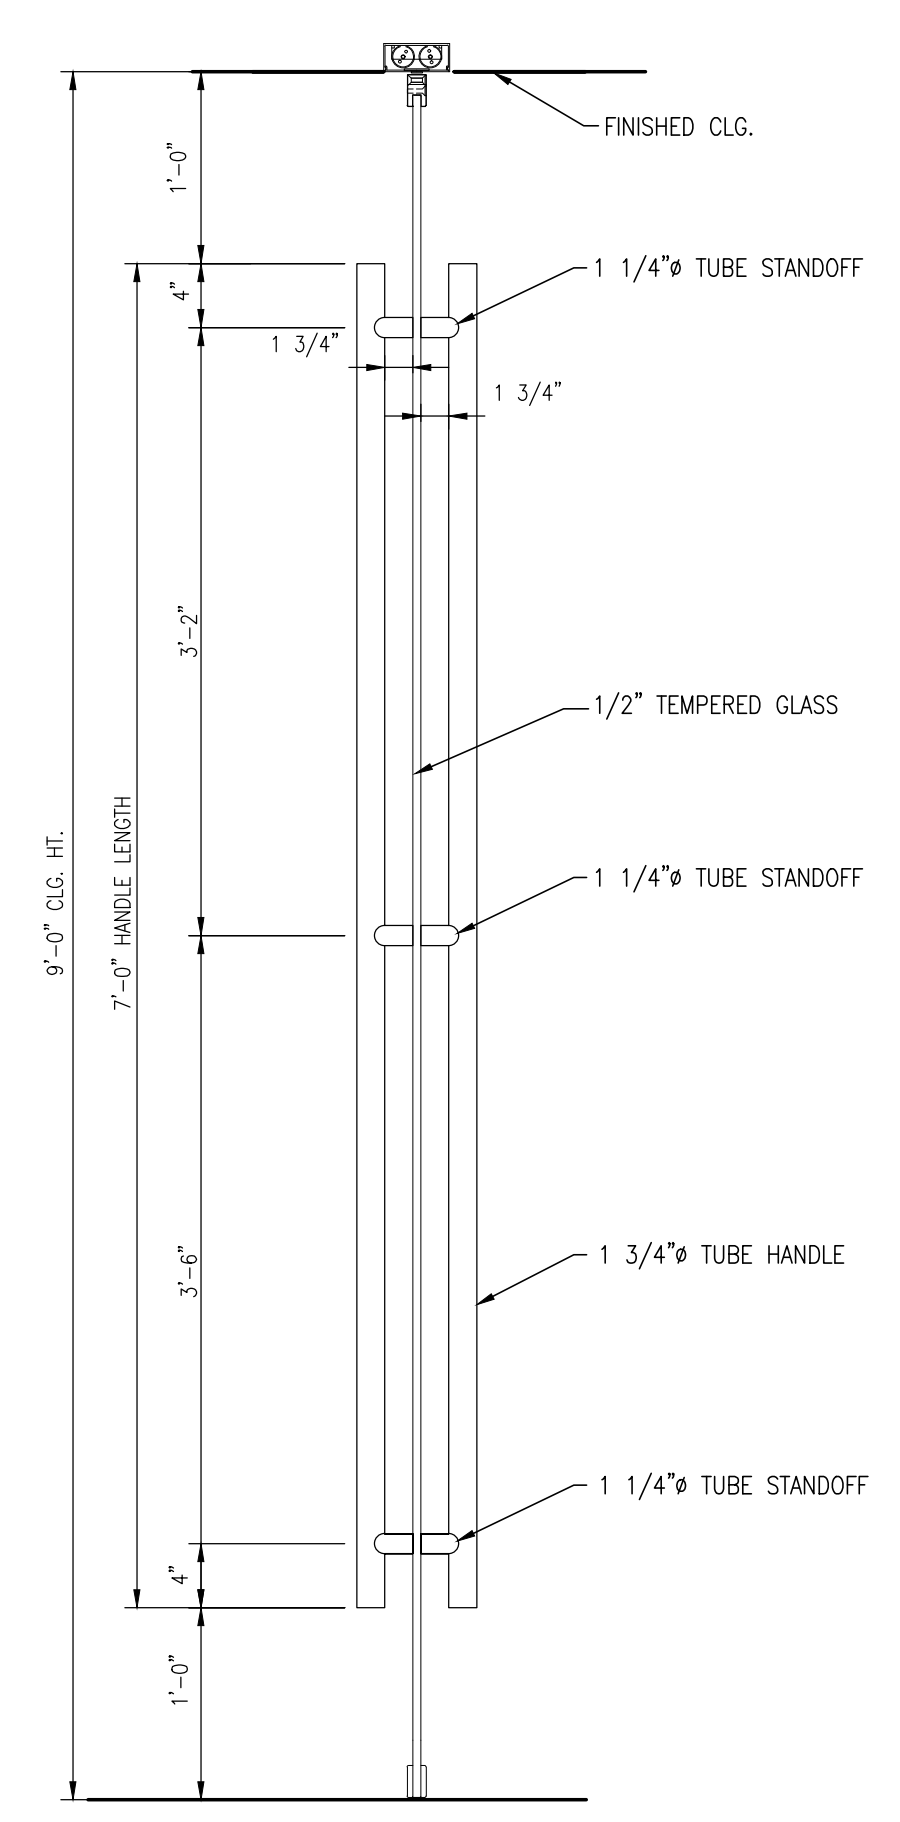

1 DETAILS  
SD-5 6" = 1'-0"

COPYRIGHT BY  
CREATIVE CONCEPTS AND DESIGN, INC

2 DETAIL - DOOR HANDLE  
SD-5 1" = 1'-0"

NOT FOR CONSTRUCTION

PROJECT

Project Name:

Location:

Project No.:

- Revisions:
- 1.
  - 2.
  - 3.

Scale: VARIES

Sheet No.:

FOR REVIEW ONLY