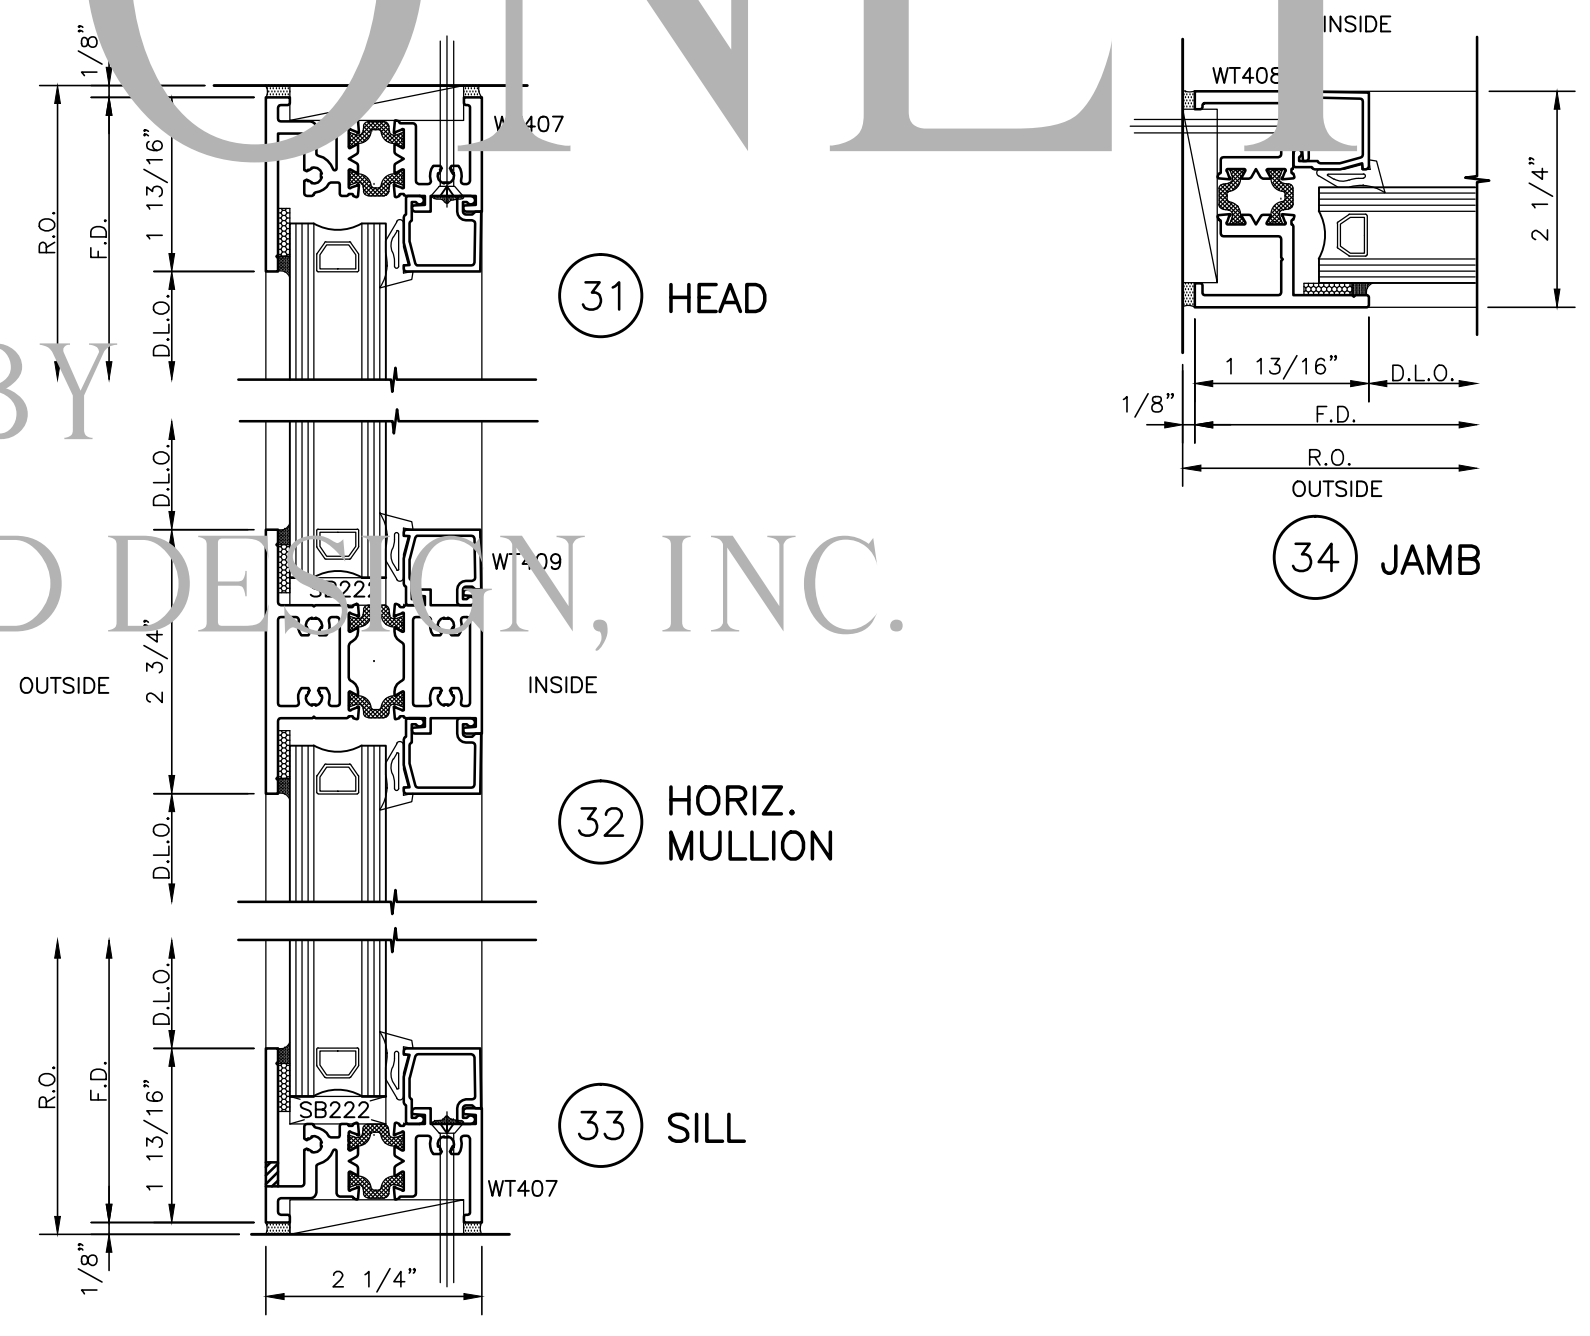

1 SERIES 7400 CASEMENT Window Details

D-11 6" = 1'

SAMPLE ONLY

COPYRIGHT BY
CREATIVE CONCEPTS AND DESIGN, INC.

2 SERIES 7400 Fixed Window Details

SD-11 6" = 1'-0"

PROJECT

Project Name:
COMPREHENSIVE HIGH SCHOOL & TECHNOLOGY CENTER

SHEET NO.