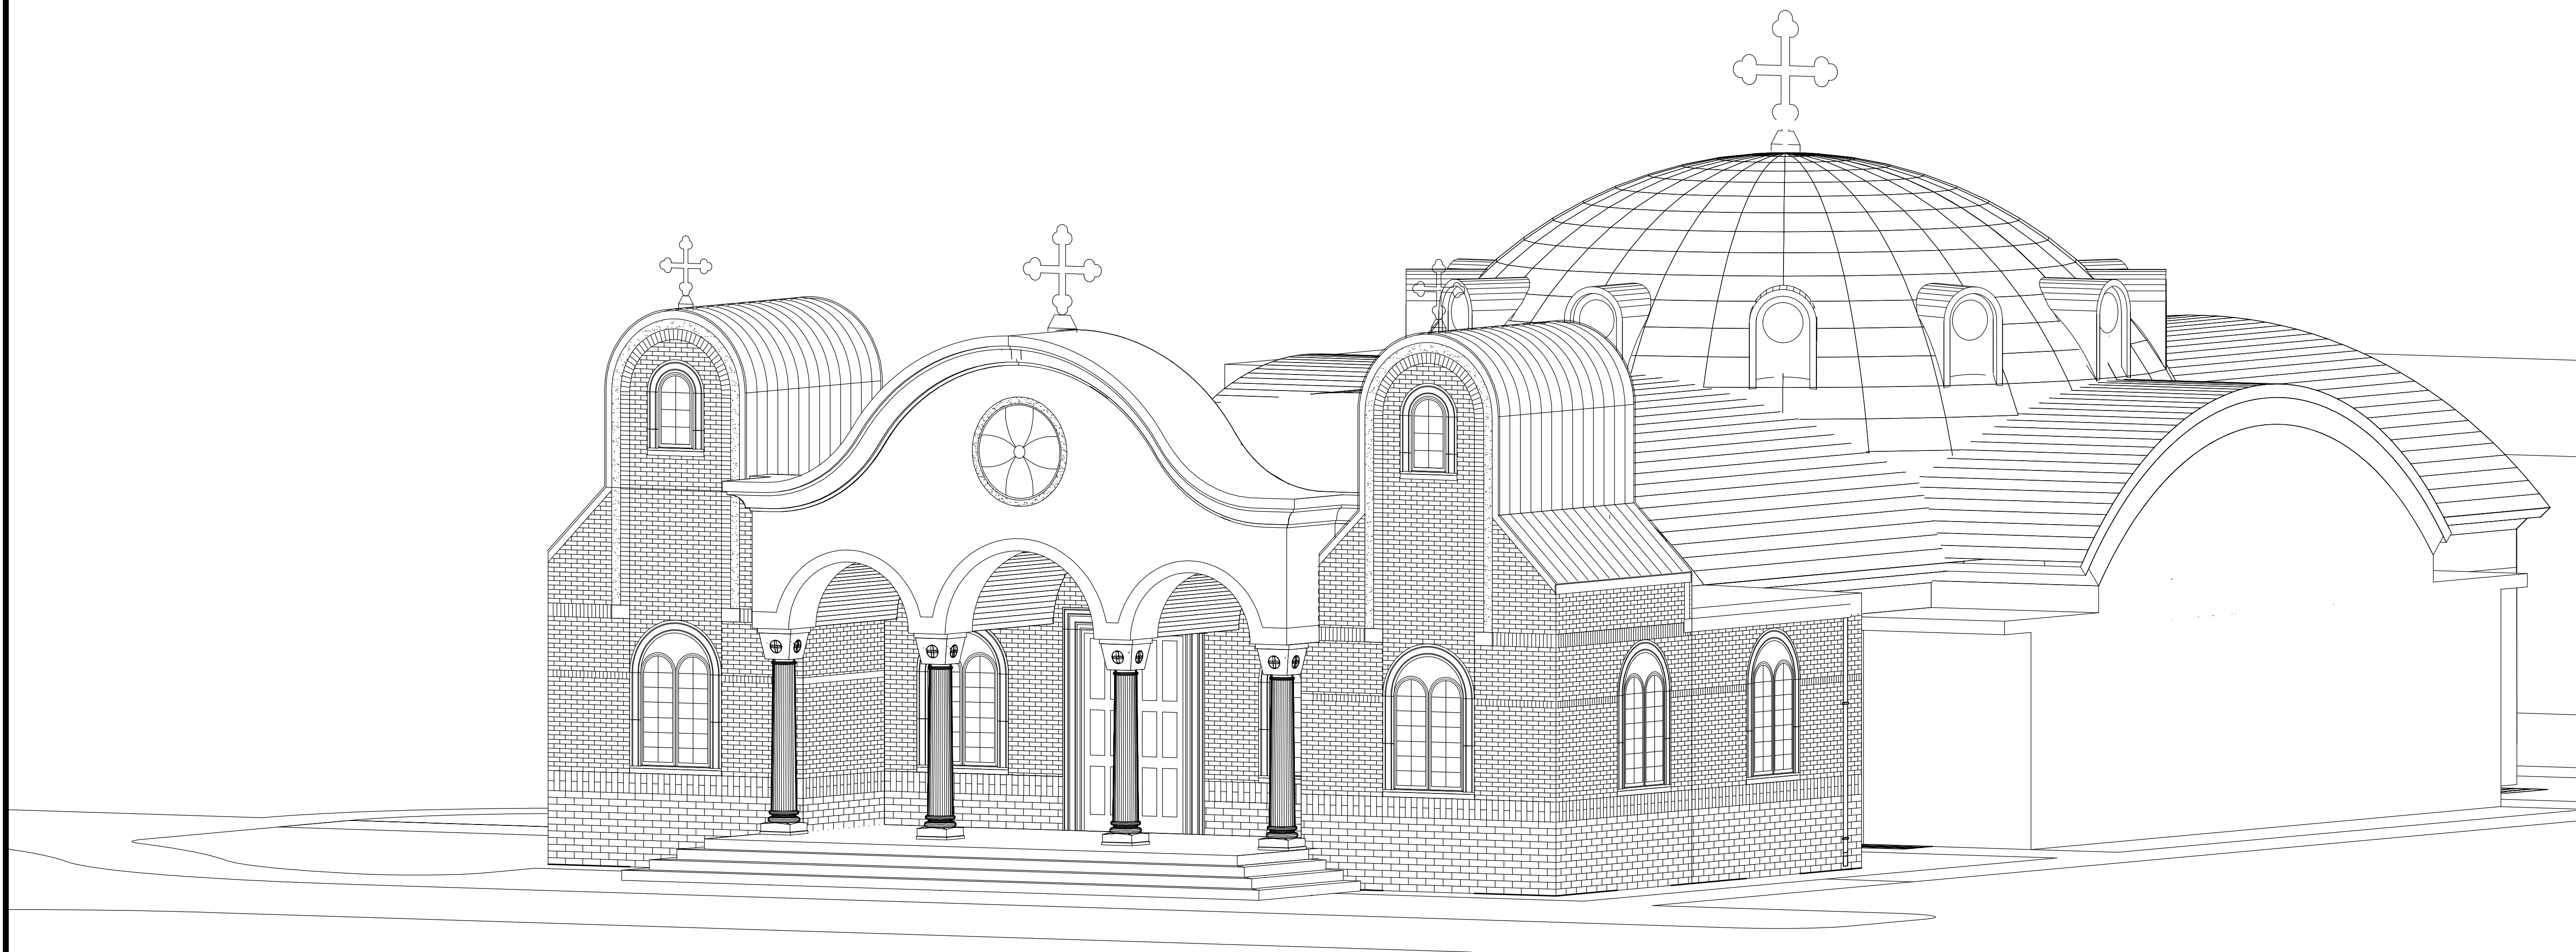

GREEK ORTHODOX CHURCH NARTHEX ADDITION

SAMPLE ONLY

COPYRIGHT BY
CREATIVE CONCEPTS AND DESIGN, INC.

Owner

Sheet Title

Seal

GREEK ORTHODOX
CHURCH
NARTHEX ADDITION

Project

Drawn By

Issue Date:

Drawing File Name

Revisions

No.	Date

Project Number

Building

NARTHEX